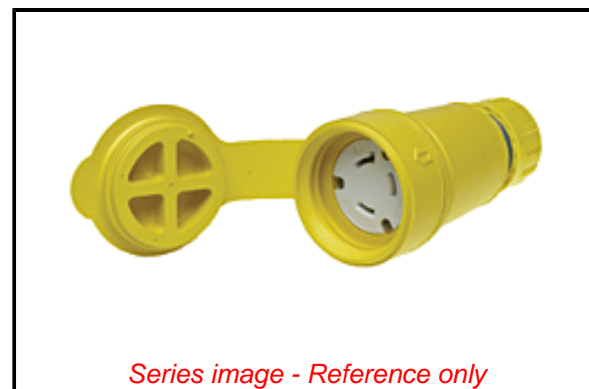

**PLEASE CHECK WWW.MOLEX.COM FOR LATEST PART INFORMATION**

**Part Number:** [1301470089](#)  
**Status:** **Active**  
**Overview:** [Watertite Extreme Wet-Location Wiring Solutions](#)  
**Description:** Watertite Extreme Connector with Locking Blade, 3 Pole/3 Wire, Non-NEMA, 250V, Cord Grip Body Size F4

**Documents:**

[Drawing \(PDF\)](#) [RoHS Certificate of Compliance \(PDF\)](#)  
[Brochure \(PDF\)](#)

**Agency Certification**

CSA LR6837  
 UL E10176

**General**

Product Family Wiring Devices  
 Series [130147](#)  
 IP Rating IP67  
 NEMA Configuration Non-NEMA Locking  
 Overview [Watertite Extreme Wet-Location Wiring Solutions](#)  
 Product Name Watertite Extreme  
 Receptacle Type Single  
 Specialty N/A  
 Taxonomy Wiring Devices  
 Type Connector  
 UPC 78678871392

**Physical**

Cord Grip Body Size F4 1"  
 Flange No  
 Flip Lid No  
 Gender Female  
 Length N/A  
 Locking Blade Yes  
 Net Weight 391.903/g  
 Poles 3-pole/3-wire

**Electrical**

Cord Type N/A  
 Current - Maximum per Contact 30.0A  
 GFCI No  
 Lighted Connector No  
 Voltage - Maximum 250V

**Material Info**

Engineering Number 29W08

**Reference - Drawing Numbers**

Sales Drawing 1301470089-000

**EU ELV**

**Not Reviewed**

**EU RoHS**

**Not Reviewed**